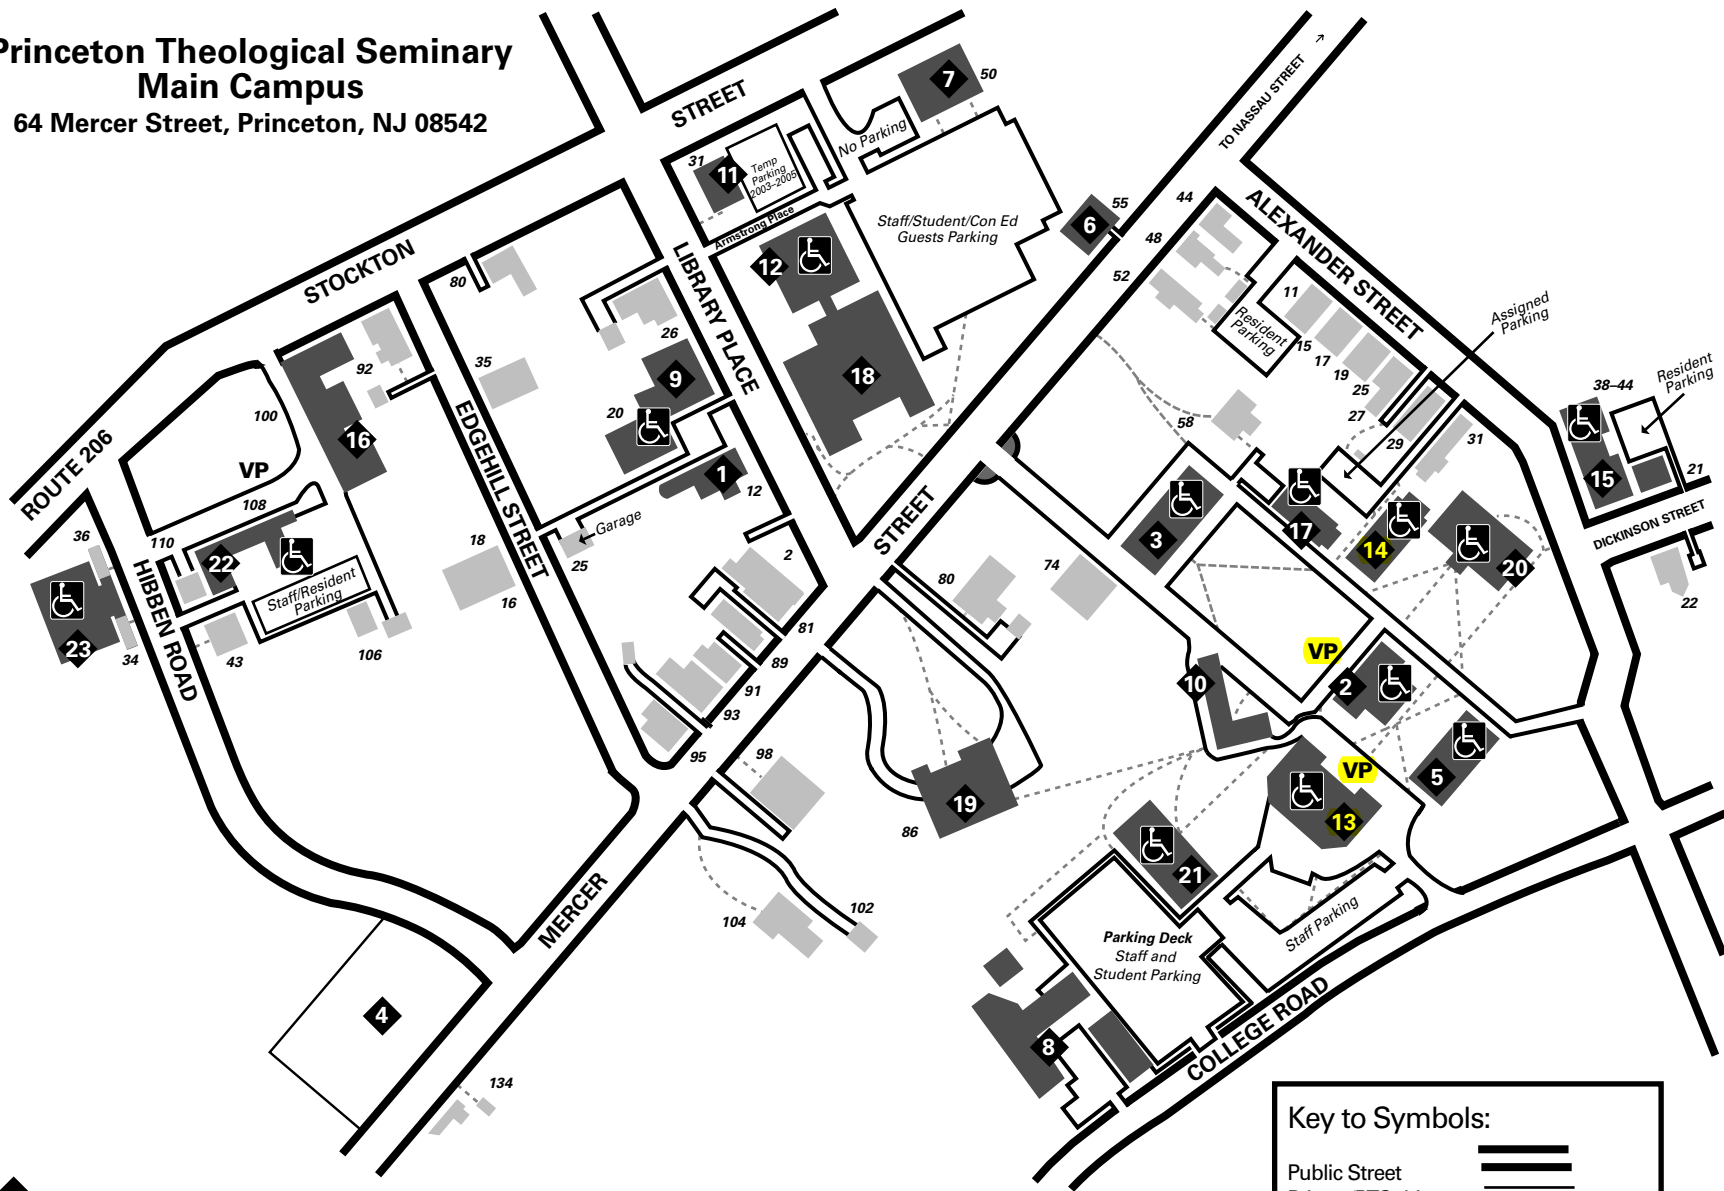

**Princeton Theological Seminary  
Main Campus**  
64 Mercer Street, Princeton, NJ 08542

- ◆ **Map Key:**
- Adams House—1
  - Administration Building—2
  - Alexander Hall—3
  - Athletic Field—4
  - Brown Hall—5
  - Carriage House—6
  - Center of Theological Inquiry—7

- Erdman Hall/Center of Continuing Education—9
- Hodge Hall—10
- Lenox House—11
- Luce Library—12
- Mackay Campus Center—13**
- Miller Chapel—14**
- Payne Hall—15

- Roberts Hall—16
- Scheide Hall—17
- Speer Library—18
- Springdale—19
- Stuart Hall—20
- Templeton Hall—21
- Tennent Hall—22
- Whiteley Gymnasium—23

**Key to Symbols:**

- Public Street 
- Private/PTS drive 
- Walkway 
- Visitor Parking 
- PTS Offices/Classrooms/Dorms 
- PTS Private Residences 
- ADA Accessible   
*Whiteley Gymnasium and Payne Hall are not fully accessible.*

*Numbers in italics represent street numbers.*